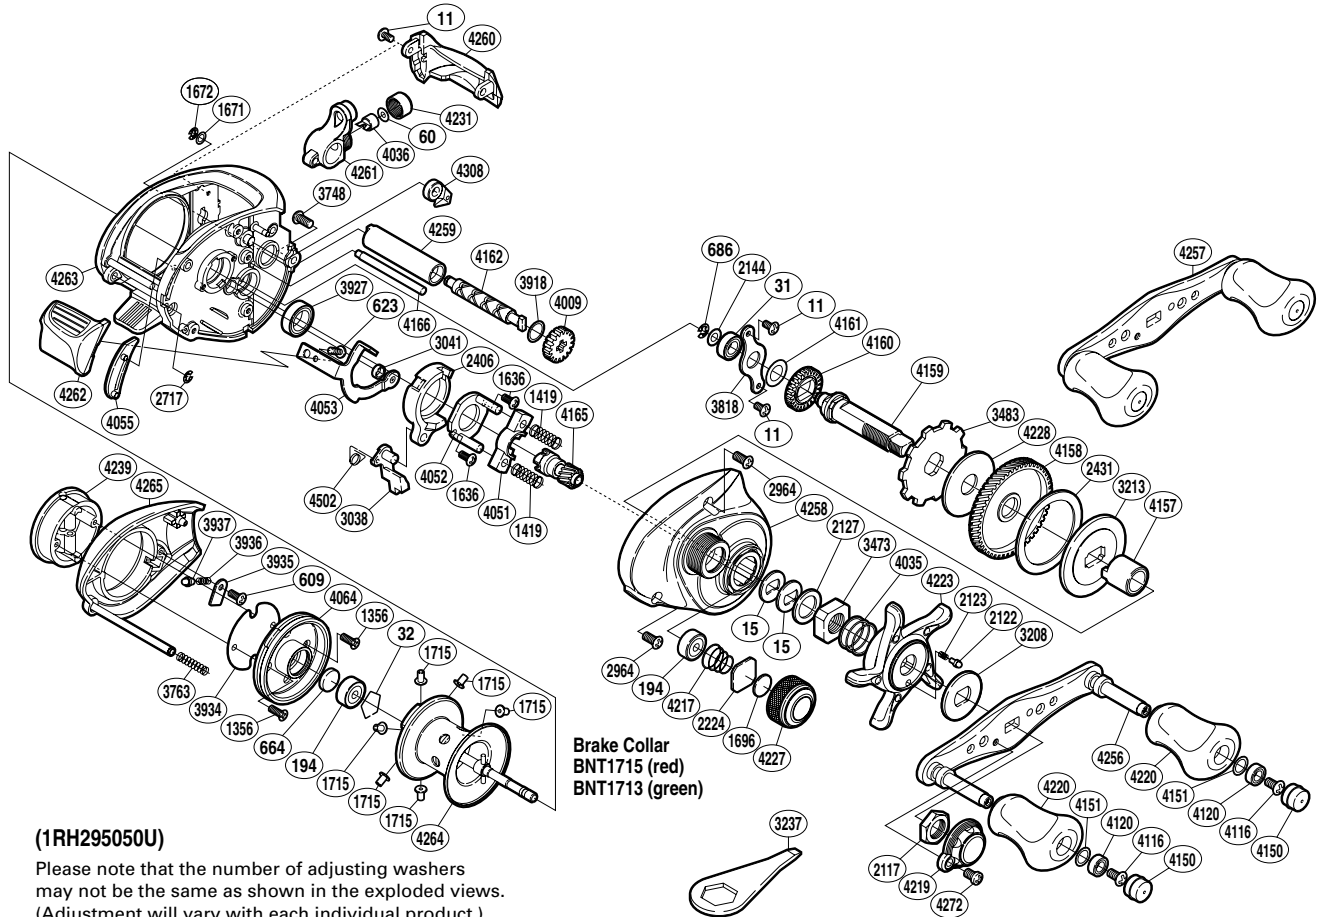

SHIMANO

CHRONARCH S A-RB

CH-50E

(1RH295050U)

Please note that the number of adjusting washers may not be the same as shown in the exploded views. (Adjustment will vary with each individual product.)

Part No.	Description	Part No.	Description	Part No.	Description
BNT0011	Screw	BNT3208	Star Drag Click Plate	BNT4161	Washer
BNT0015	Drag Spring Washer	BNT3213	Key Washer	BNT4162	Worm Shaft
BNT0031	Ball Bearing	BNT3473	Star Drag Nut	BNT4165	Pinion Gear
BNT0032	Bearing Retainer	BNT3483	Anti-Reverse Ratchet	BNT4166	Level Wind Guide
BNT0060	Spacer	BNT3748	Screw	BNT4217	Spool Tension Spring
BNT0194	Ball Bearing	BNT3763	Side Plate Spring	BNT4219	Handle Retainer
BNT0609	Screw	BNT3818	Drive Shaft Retainer	BNT4220	Handle Knob
BNT0623	Screw	BNT3918	Washer	BNT4223	Star Drag
BNT0664	Spacer B	BNT3927	Ball Bearing	BNT4227	Cast Control Cap
BNT0686	E Lock	BNT3934	Brake Case Spacer	BNT4228	Drag Washer
BNT1356	Screw	BNT3935	Brake Spring Retainer	BNT4231	Pawl Cap
BNT1419	Yoke Spring	BNT3936	Click Spring	BNT4239	Turnkey Dial
BNT1636	Screw	BNT3937	Click Pin	BNT4256	Handle Shank Assembly
BNT1671	Washer	BNT4009	Idle Gear	BNT4257	Handle Assembly
BNT1672	E Lock	BNT4035	Star Drag Spring	BNT4258	Right Side Plate
BNT1696	Cast Control Spacer	BNT4036	Line Guide Pawl	BNT4259	Level Wind Guard
BNT1715	Brake Collar (red)	BNT4051	Yoke	BNT4260	Level Wind Protector
BNT2117	Handle Nut	BNT4052	Clutch Cam Retainer	BNT4261	Line Guide
BNT2122	Click Pin	BNT4053	Clutch Plate	BNT4262	Quick-Fire II Clutch Bar
BNT2123	Click Spring	BNT4055	Clutch Bar Guide	BNT4263	One-Piece Frame
BNT2127	Star Drag Spacer	BNT4064	Brake Case	BNT4264	Spool Assembly
BNT2144	Washer	BNT4116	Screw	BNT4265	Left Side Plate
BNT2224	Spool Tension Spacer	BNT4120	Ball Bearing	BNT4272	Screw
BNT2406	Clutch Cam	BNT4150	Handle Knob Seal	BNT4308	Anti-Reverse Pawl
BNT2431	Drag Washer	BNT4151	Washer	BNT4502	Clutch Pawl Spring
BNT2717	E Lock	BNT4157	Roller Clutch Inner Tube		
BNT2964	Screw	BNT4158	Drive Gear		
BNT3038	Clutch Pawl	BNT4159	Drive Shaft	BNT1713	Brake Collar (green) (accessory)
BNT3041	Clutch Plate Shaft Support	BNT4160	Idle Gear	BNT3237	Wrench (accessory)